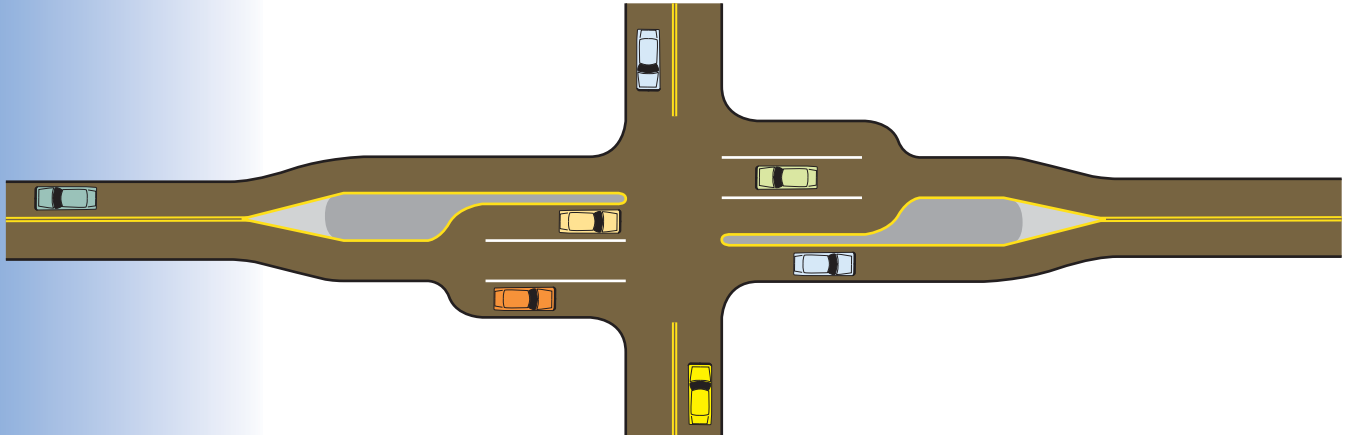

Typical Intersection Types (Two Lane SH 56)

Typical Full Movement Intersection

Typical 3/4 Movement Intersection

Typical Right-In/Right-Out Intersection