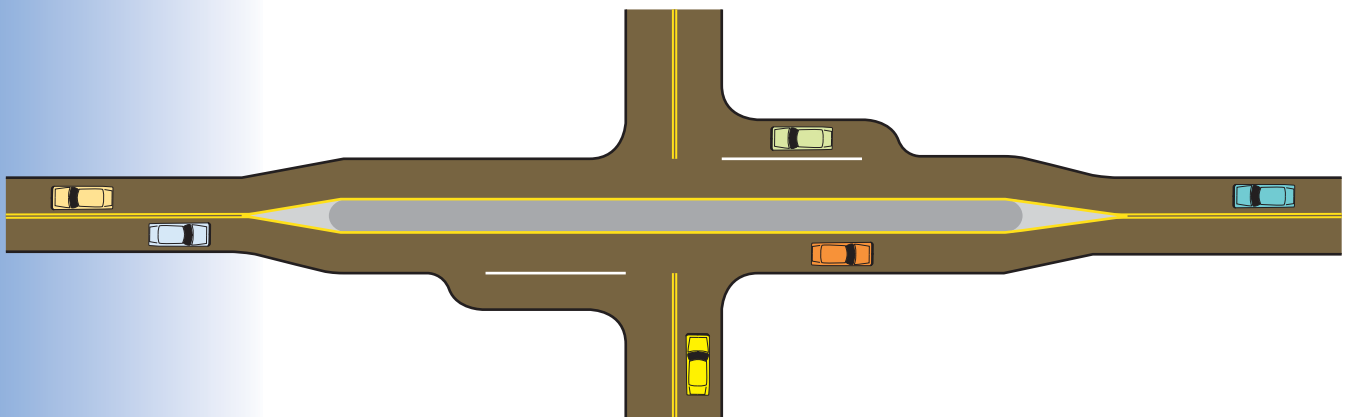

Typical Intersection Types (Two Lane SH 56)

Typical Full Movement Intersection

Typical 3/4 Movement Intersection

Typical Right-In/Right-Out Intersection