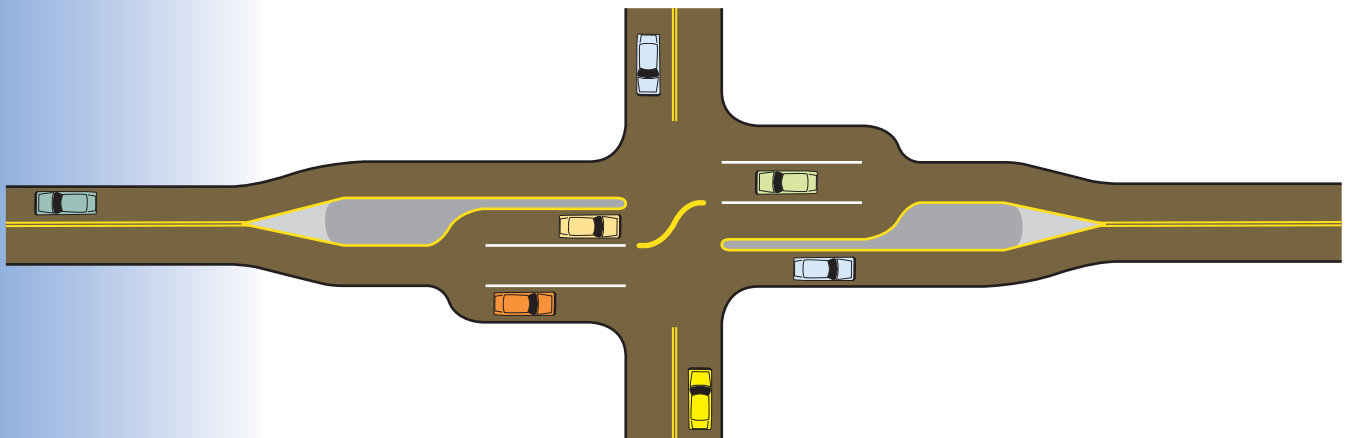

Typical Intersection Types (Two Lane SH 56)

Typical Full Movement Intersection

Typical 3/4 Movement Intersection

Typical Right-In/Right-Out Intersection