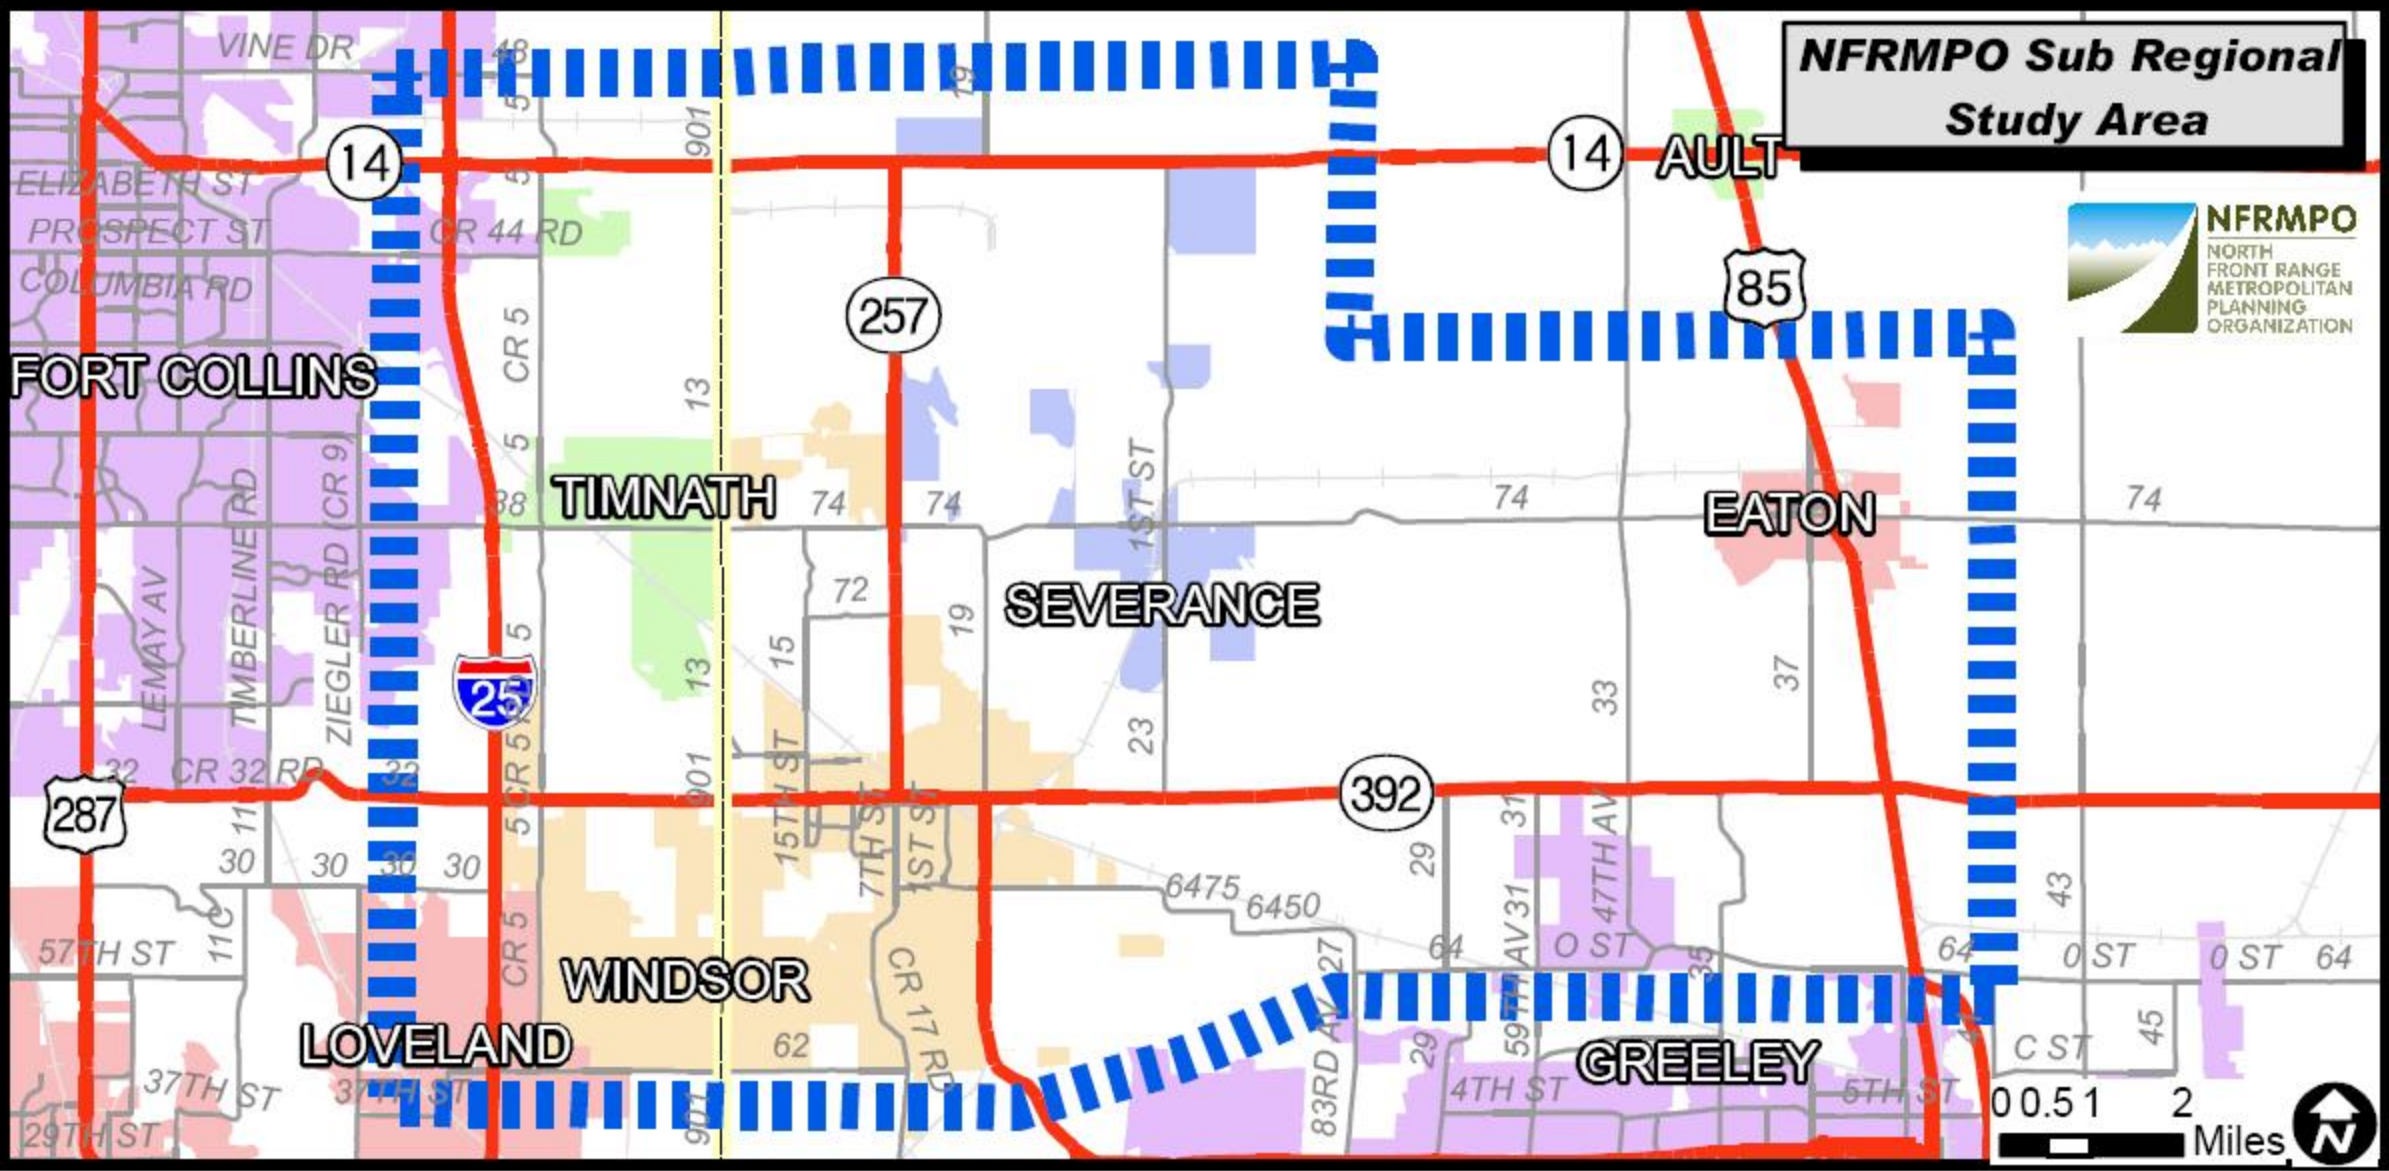

NFRMPO Sub Regional Study Area

FORT COLLINS

TIMNATH

SEVERANCE

EATON

WINDSOR

LOVELAND

GREELEY

287

14

257

14

85

392

25

0 0.5 1 2 Miles